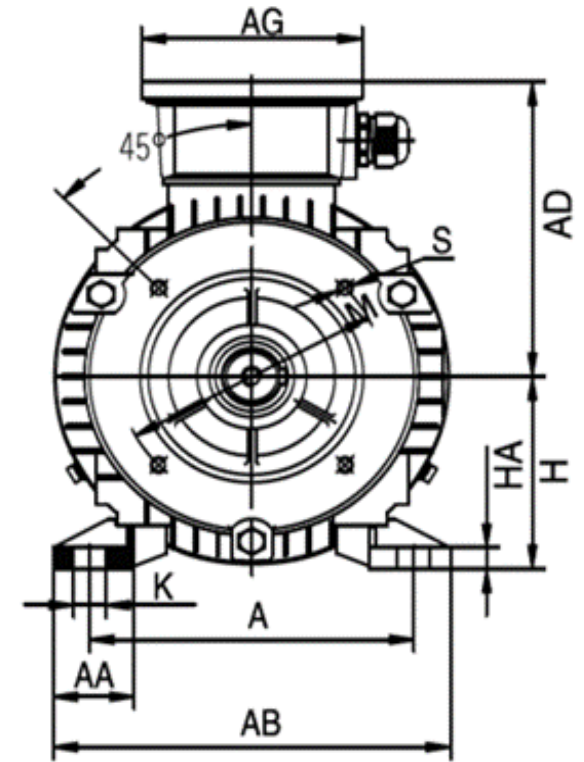

Orientation

												HP	RPM	Frame	Wgt lb	IJA711-4-B34A
A	AA	AB	AC	AD	AG	B	BA	BB	C	D	DH	.37	1595	71	11.0	IEC Motor , Aluminum, IE1 Efficient
112	26	138	136	112	101	90	26	110	45	14	M5 X 12					
E	EB	ED	F	G	GA	H	HA	K	KK (1)		KK (2)		KK (3)			
30	25	2.5	5	11	16	71	8	7 X 11	M20 X 1.5		1/2"NPT		-			
	L	LA	LB	LD	LL	M	N	P	S	T	Dimensions are in millimeters (mm)		Revised: Nov. 2016		MaxMotion	
	245	-	215	110.5	101	85	70	105	M6	2.5						