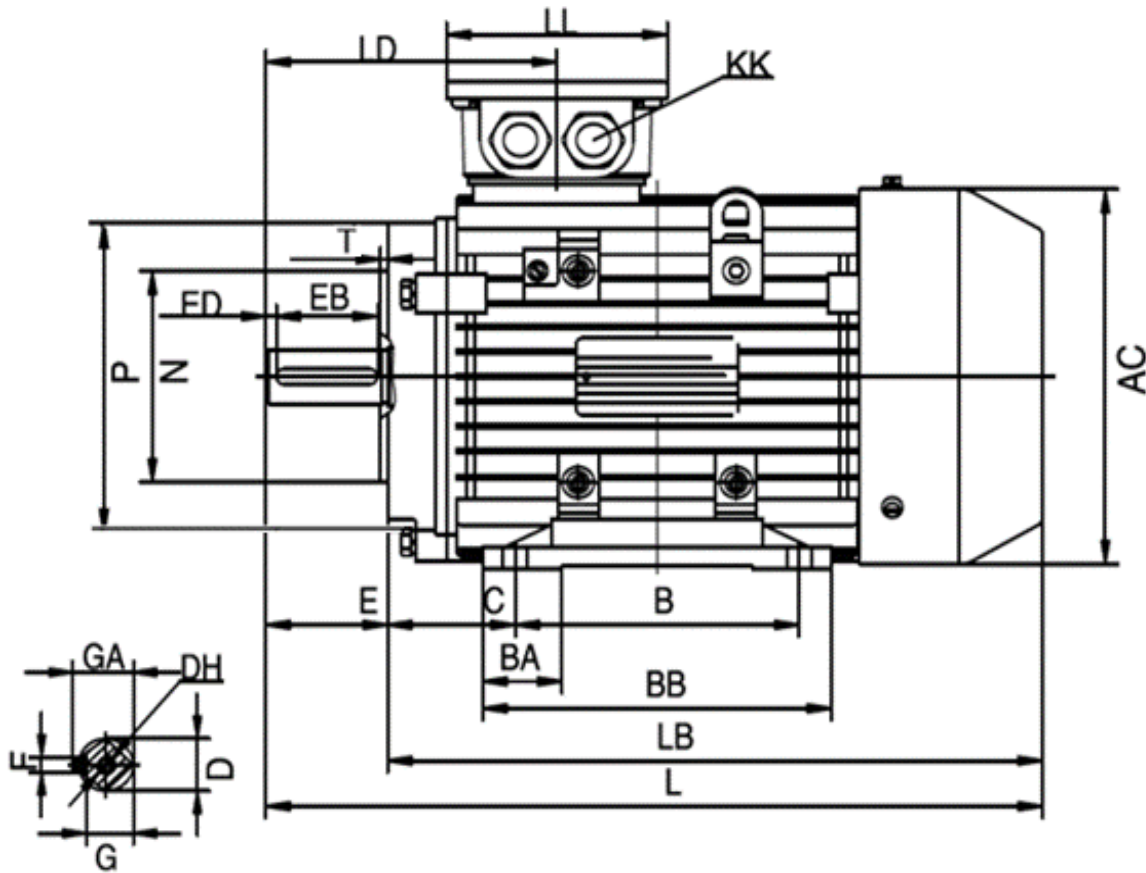

Orientation

												HP	RPM	Frame	Wgt lb	IJA711-4-B34A
A	AA	AB	AC	AD	AG	B	BA	BB	C	D	DH	.37	1595	71	11.0	IEC Motor , Aluminum, IE1 Efficient
112	26	138	136	112	101	90	26	110	45	14	M5 X 12					
E	EB	ED	F	G	GA	H	HA	K	KK (1)		KK (2)		KK (3)			
30	25	2.5	5	11	16	71	8	7 X 11	M20 X 1.5		1/2"NPT		-			
	L	LA	LB	LD	LL	M	N	P	S	T	Dimensions are in millimeters (mm)		Revised: Nov. 2016		MaxMotion	
	245	-	215	110.5	101	85	70	105	M6	2.5						